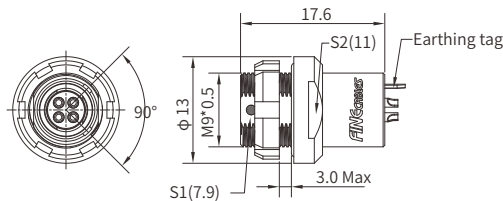

PSN Straight Plug, Cable Collet(Two Keys)

- Connector series: PSN
- Contact: Male
- Locking type: Self-locking
- Orientation type: Straight
- Part No.: PSN.0R.XXX.KLACXXZ
- Mated with: FRN.0R.XXX.KLL

Note: "X" refers to part number definition on page 126

FRN Fixed Socket With Earthing Tag, Front Fasten (Two Keys)

- Connector series: FRN
- Contact: Female
- Locking type: Self-locking
- Orientation type: Straight
- Part No.: FRN.0R.XXX.KLL
- Mated with: PSN.0R.XXX.KLACXXZ

Note: "X" refers to part number definition on page 126

General Information

Ambient temperature:	-20°C ~ + 80°C
Endurance:	≥3000 cycles
Insulator:	PEEK
Connector contacts:	Brass with gold plated
Coupling nut/screw:	Brass with black Cr plated

Housing:	Brass with black Cr plated
Insulator resistance:	≥100MΩ
IP rating:	IP 68
Shielding efficiency:	at 10MHz>75dB/at 1GHz>40dB
Salt spray corrosion test:	>144h

Note: Panel cut-out (page 164)