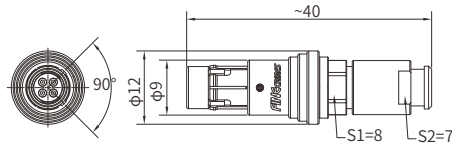

PSN Straight Plug, Cable Collet(Two Keys)

- Connector series: PSN
- Contact: Male
- Locking type: Self-locking
- Orientation type: Straight
- Part No.: PSN.0R.XXX.KLACXXZ
- Mated with: FRN.0R.XXX.KLL

Note: "X" refers to part number definition on page 126

General Information

Ambient temperature:	-20°C ~ + 80°C
Endurance:	≥3000 cycles
Insulator:	PEEK
Connector contacts:	Brass with gold plated
Coupling nut/screw:	Brass with black Cr plated

Housing:	Brass with black Cr plated
Insulator resistance:	≥100MΩ
IP rating:	IP 68
Shielding efficiency:	at 10MHz>75dB/at 1GHz>40dB
Salt spray corrosion test:	>144h

FRN Fixed Socket With Earthing Tag, Front Fasten (Two Keys)

- Connector series: FRN
- Contact: Female
- Locking type: Self-locking
- Orientation type: Straight
- Part No.: FRN.0R.XXX.KLL
- Mated with: PSN.0R.XXX.KLACXXZ

Housing:	Brass with black Cr plated
Insulator resistance:	≥100MΩ
IP rating:	IP 68
Shielding efficiency:	at 10MHz>75dB/at 1GHz>40dB
Salt spray corrosion test:	>144h

Note: Panel cut-out (page 164)